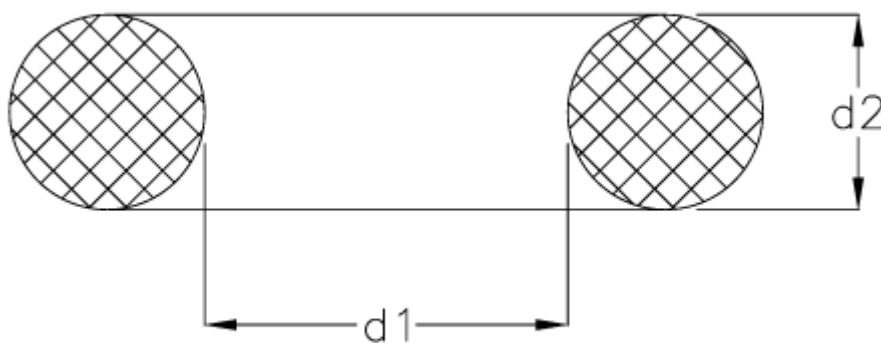

# Data Sheet

Article number: 159002500100000

Description: KLEE O-ring 2,5x1 NBR70 black

## Measures

---

d1 = 2.50

d2 = 1.00

Size = 2,5 x 1